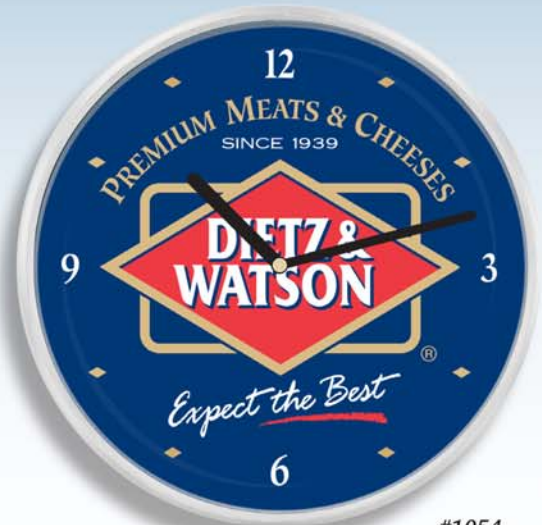

10in Clocks

#1112

Profile
Total Depth: 1 1/3"

#1054

Profile
Total Depth: 1 1/2"

#1124 Chrome

Profile
Total Depth: 1 7/8"

#1112 - 10" round

Molded case
Acrylic lens
Available black, white, and red
Imprint area: 8.2"

#1054 - 10" round

Molded case
Glass lens
Available silver
Imprint area: 9.25"

#1124 chrome/#1125 gold - 10" round

Molded case
Acrylic lens
Available gold and chrome
Imprint area: 8"